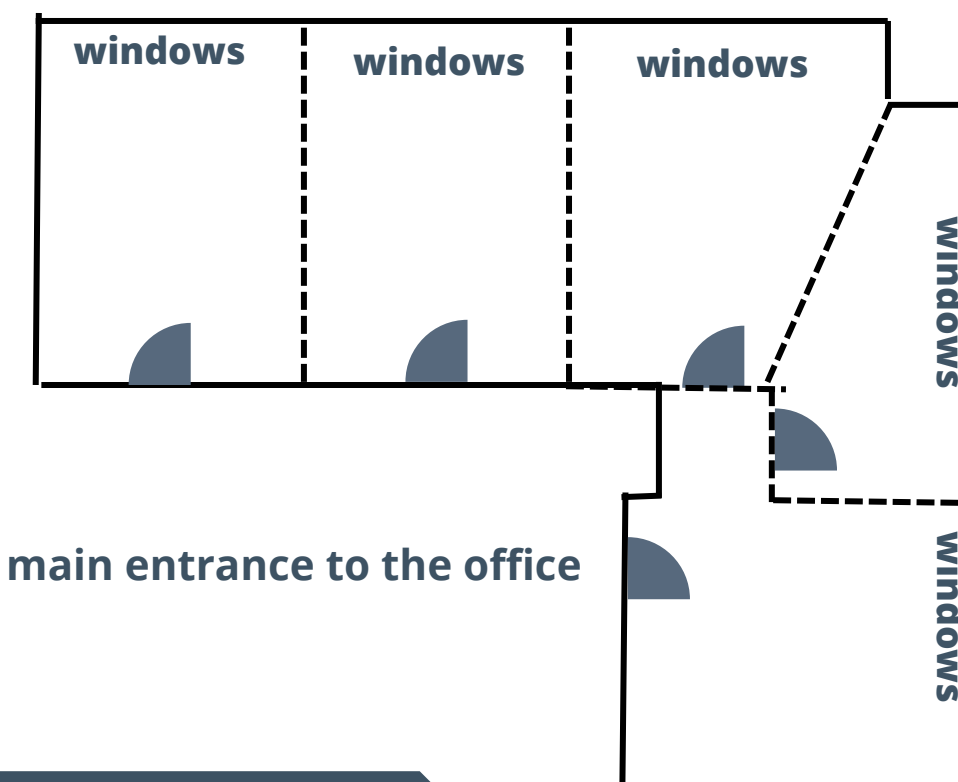

View on Chałubińskiego street

View on Al. Jerozolimskie street
View of the Palace of Culture

The main entrance to the office

LIM
CENTER

tel. +48 22 630 65 00
tel. +48 22 630 65 28
tel. +48 22 630 65 01
e-mail: jolanta.brzezinska@lim.pl
e-mail: paula.sulej@lim.pl
Al. Jerozolimskie 65/79, 00-697 Warszawa

ONE PROPERTY - MANY POSSIBILITIES